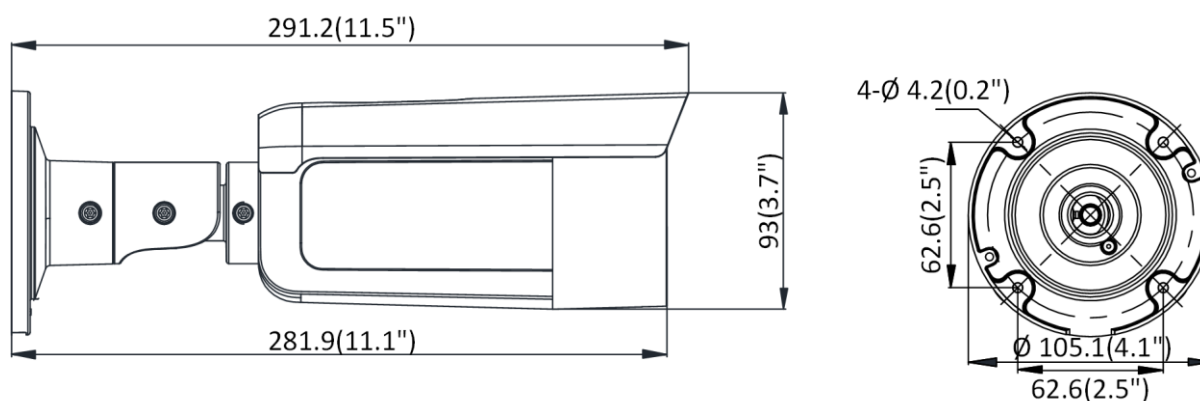

Power Consumption and Current	12 VDC, 0.7 A, max. 8.5 W PoE (802.3af, 36 V to 57 V), 0.30 A to 0.18 A, max. 10.5 W
Power Interface	Ø5.5 mm coaxial power plug
Material	Front cover: metal, back cover: metal
Screw Material	SUS304
Camera Dimension	Ø105.1 × 291.2 mm (Ø4.1" × 11.5")
Package Dimension	385 × 190 × 180 mm (15.2" × 7.5" × 7.1")
Camera Weight	Approx. 1260 g (2.8 lb.)
With Package Weight	Approx. 1931 g (4.3 lb.)
Approval	
Class	Class B
EMC	FCC SDoC (47 CFR Part 15, Subpart B); CE-EMC (EN 55032: 2015, EN 61000-3-2: 2014, EN 61000-3-3: 2013, EN 50130-4: 2011 +A1: 2014); RCM (AS/NZS CISPR 32: 2015); IC VoC (ICES-003: Issue 6, 2016); KC (KN 32: 2015, KN 35: 2015)
Safety	UL (UL 60950-1); CB (IEC 60950-1:2005 + Am 1:2009 + Am 2:2013, IEC 62368-1:2014); CE-LVD (EN 60950-1:2005 + Am 1:2009 + Am 2:2013, IEC 62368-1:2014); BIS (IS 13252(Part 1):2010+A1:2013+A2:2015); LOA (IEC/EN 60950-1)
Environment	CE-RoHS (2011/65/EU); WEEE (2012/19/EU); Reach (Regulation (EC) No 1907/2006)
Protection	Ingress protection: IP67 (IEC 60529-2013)

▪ Available Model

DS-2CD2T47G2-L (2.8 mm, 4 mm, 6 mm)

▪ Dimension

Unit: mm(inch)